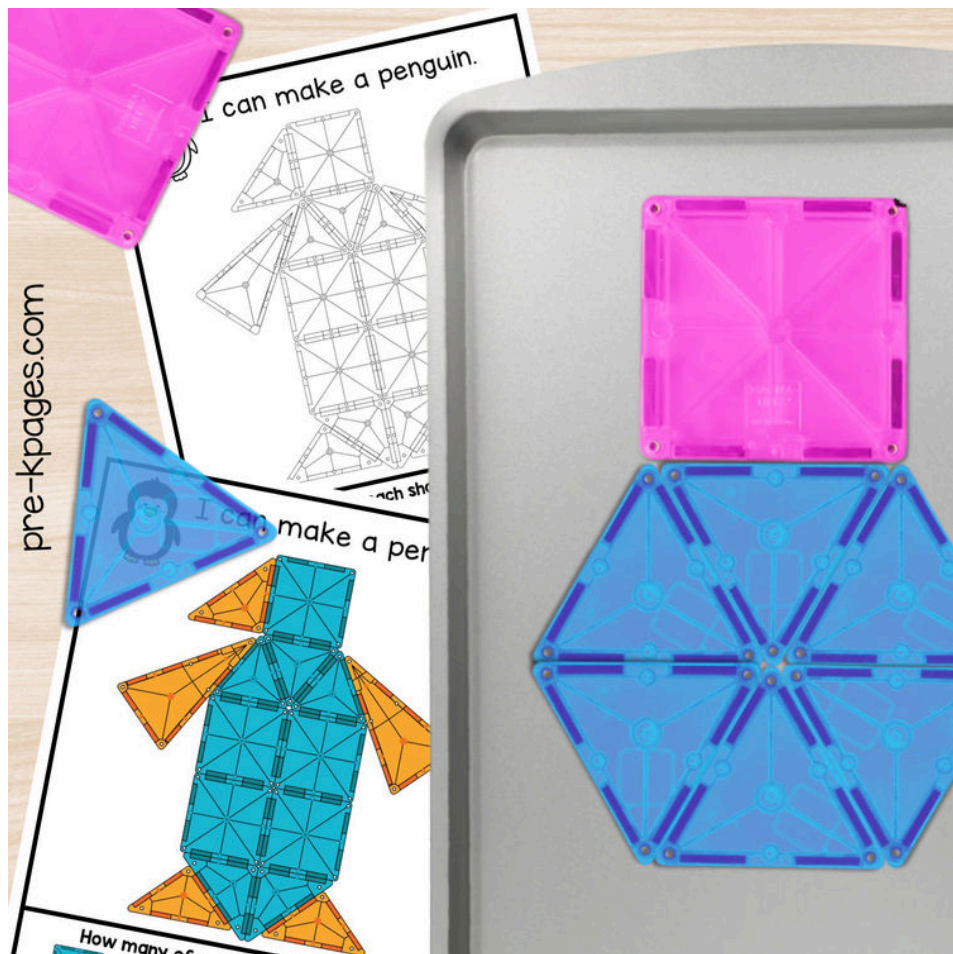

FINE MOTOR ACTIVITY

A super fun and engaging fine-motor activity for preschool, pre-K, and TK children.

What's Included?

- ✓ 8 Half-Page Templates - 3 versions
- ✓ 8 Full-Page Templates - 3 versions
- ✓ "I Can..." 4-Step Visual Directions

WINTER MAGNET TILES

WHY TEACHERS LOVE THIS RESOURCE..

- ✓ No-prep → Print and go
- ✓ Saves time
- ✓ Promotes independence with visual supports
- ✓ Differentiation made simple
- ✓ Easy-to-use in centers or small groups

WINTER MAGNET TILES

THIS RESOURCE HELPS KIDS...

- ✓ Follow 4-Step Directions
- ✓ Develop Spatial Awareness
- ✓ Increase Hand Strength
- ✓ Improve Pincer Grasp
- ✓ Problem-Solve
- ✓ Develop Hand-Eye Coordination