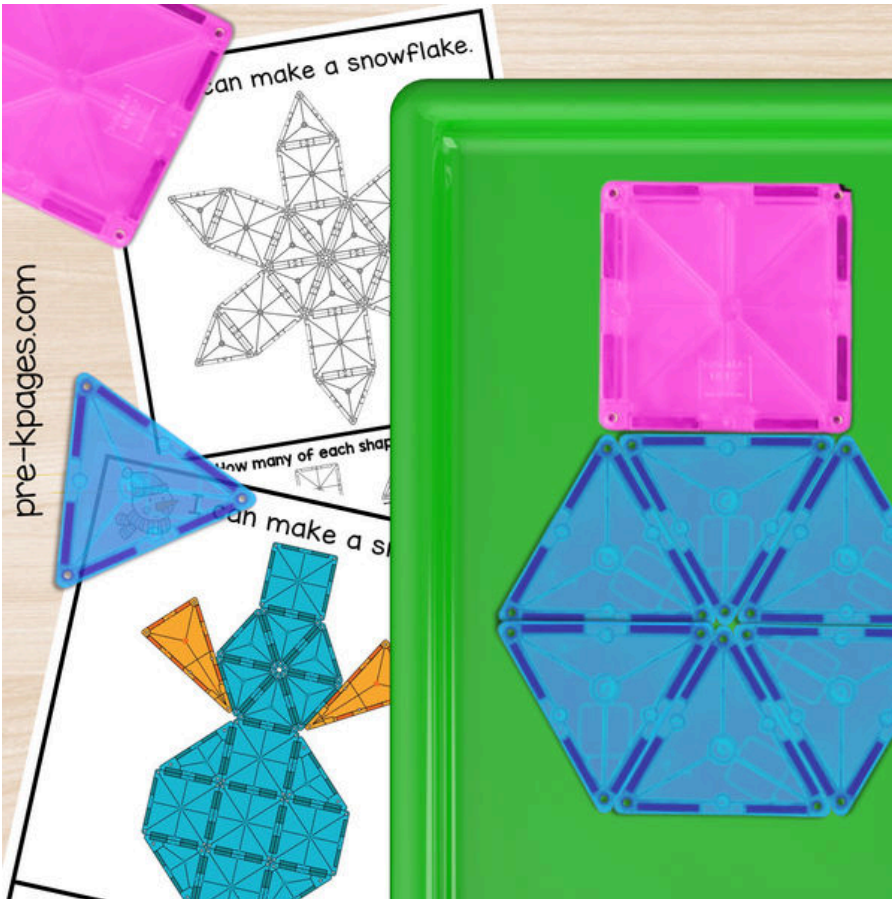

FINE MOTOR ACTIVITY

A super fun and engaging fine-motor activity for preschool, pre-K, and TK children.

What's Included?

- ✓ 8 Half-Page Templates - 3 versions
- ✓ 8 Full-Page Templates - 3 versions
- ✓ "I Can..." 4-Step Visual Directions

WINTER MAGNET TILES

WHY TEACHERS LOVE THIS RESOURCE..

- ✓ No-prep → Print and go
- ✓ Saves time
- ✓ Promotes independence with visual supports
- ✓ Differentiation made simple
- ✓ Easy-to-use in centers or small groups

WINTER MAGNET TILES

THIS RESOURCE HELPS KIDS...

- ✓ Follow 4-Step Directions
- ✓ Develop Spatial Awareness
- ✓ Increase Hand Strength
- ✓ Improve Pincer Grasp
- ✓ Problem-Solve
- ✓ Develop Hand-Eye Coordination