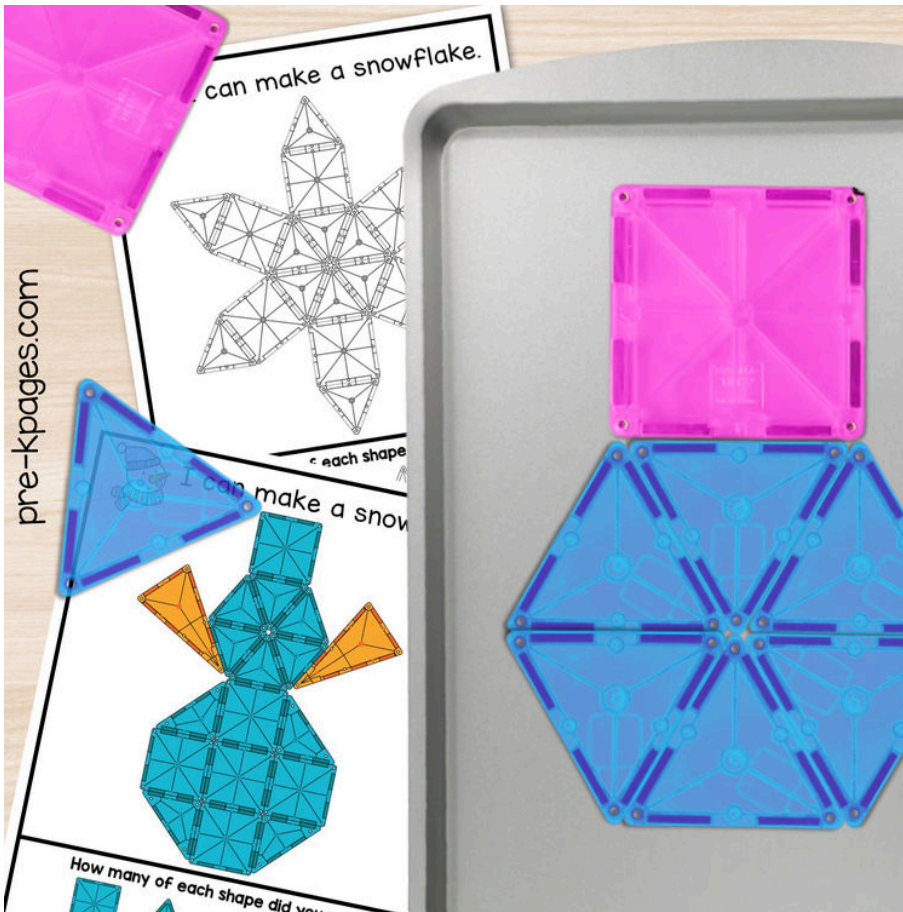

WINTER MAGNET TILES

THIS RESOURCE HELPS KIDS...

- ✓ Follow 4-Step Directions
- ✓ Develop Spatial Awareness
- ✓ Increase Hand Strength
- ✓ Improve Pincer Grasp
- ✓ Problem-Solve
- ✓ Develop Hand-Eye Coordination

WINTER MAGNET TILES

WHO SHOULD USE THIS RESOURCE?

- ✓ Pre-K Teachers
- ✓ Preschool Teachers
- ✓ Transitional Kinder (TK)
- ✓ Kindergarten Teachers

WINTER MAGNET TILES

PERFECT FOR...

- ✓ Fine Motor Centers
- ✓ Morning Tubs
- ✓ Small Groups
- ✓ OT Support
- ✓ ESL/English Language Learners

WINTER MAGNET TILES

WHAT OTHER TEACHERS ARE SAYING...

“

These are so much fun
and my class looks
forward to using them
during centers.

- Stacey J.

”

“

The children are so
engaged in this
simple activity, they
really view it as play.